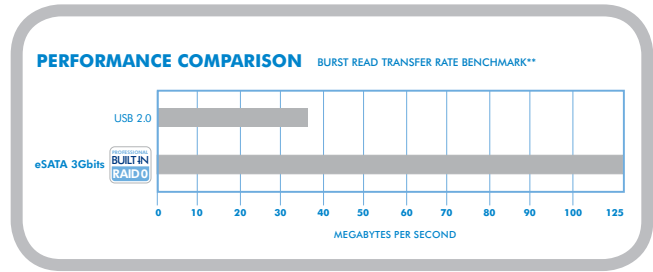

LaCie Big Disk Extreme+

eSATA 3Gbits | Hi-Speed USB 2.0

d2 Design by Neil Poulton

Bigger. Faster. Easier.

High Performance Storage

The LaCie Big Disk Extreme+ provides enormous capacity and a transparent, built-in RAID 0 array with no configuration for superior performance. It comes with eSATA 3Gbits for blazing fast speed, while offering Hi-Speed USB 2.0 for universal connectivity with PC or Mac computers. This user friendly, full-featured mega storage solution is perfect for demanding professional applications such as multimedia, small server audio/video and database management.